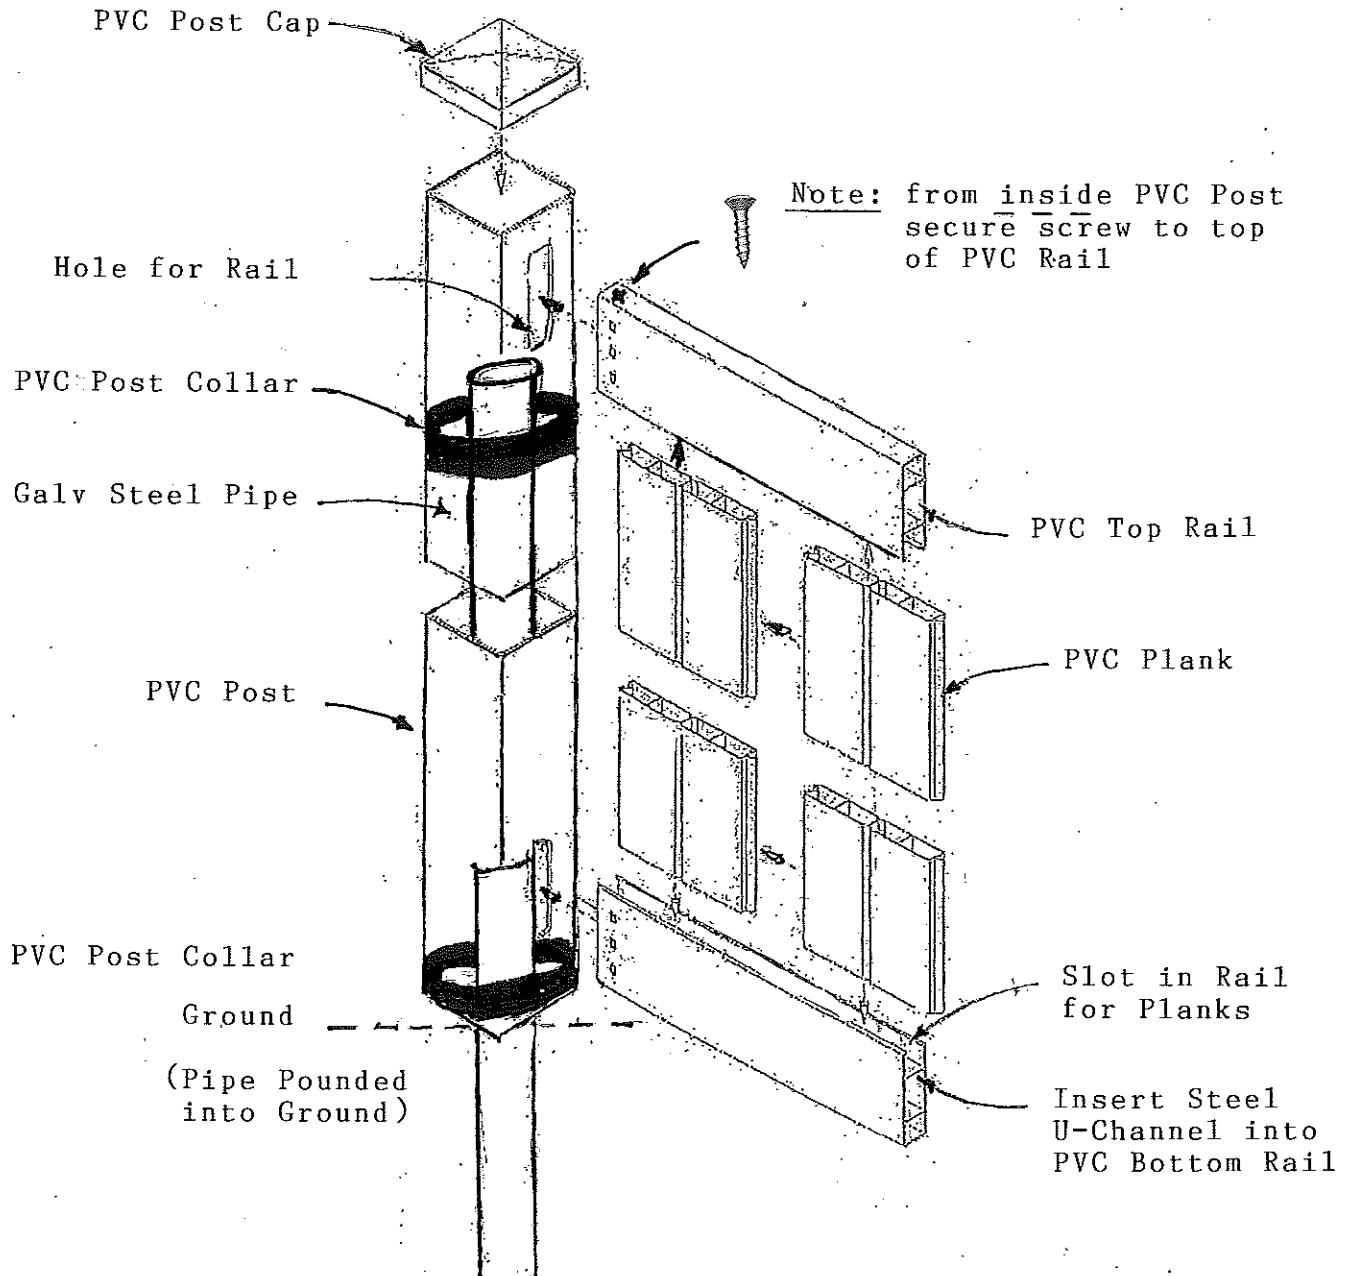

6 FT PVC Privacy Fence

Required Material Per 8 ft Section

- | | |
|------------------|------------------|
| (1) PVC Post | (1) PVC Post Cap |
| (1) Steel Post | (2) PVC Rails |
| (2) Post Collars | (8) Planks |

6 FT PVC Privacy Fence

(per 8 ft section)

**** Please Note Critical Measurement Below ****

Note: from inside PVC Post
secure screw to top
of PVC Rail

**** PLEASE NOTE ****

**** CRITICAL MEASUREMENT ****

** it is imperative that the inside measurement from steel post to steel post is 93 1/2 inches to ensure proper fit of panels **