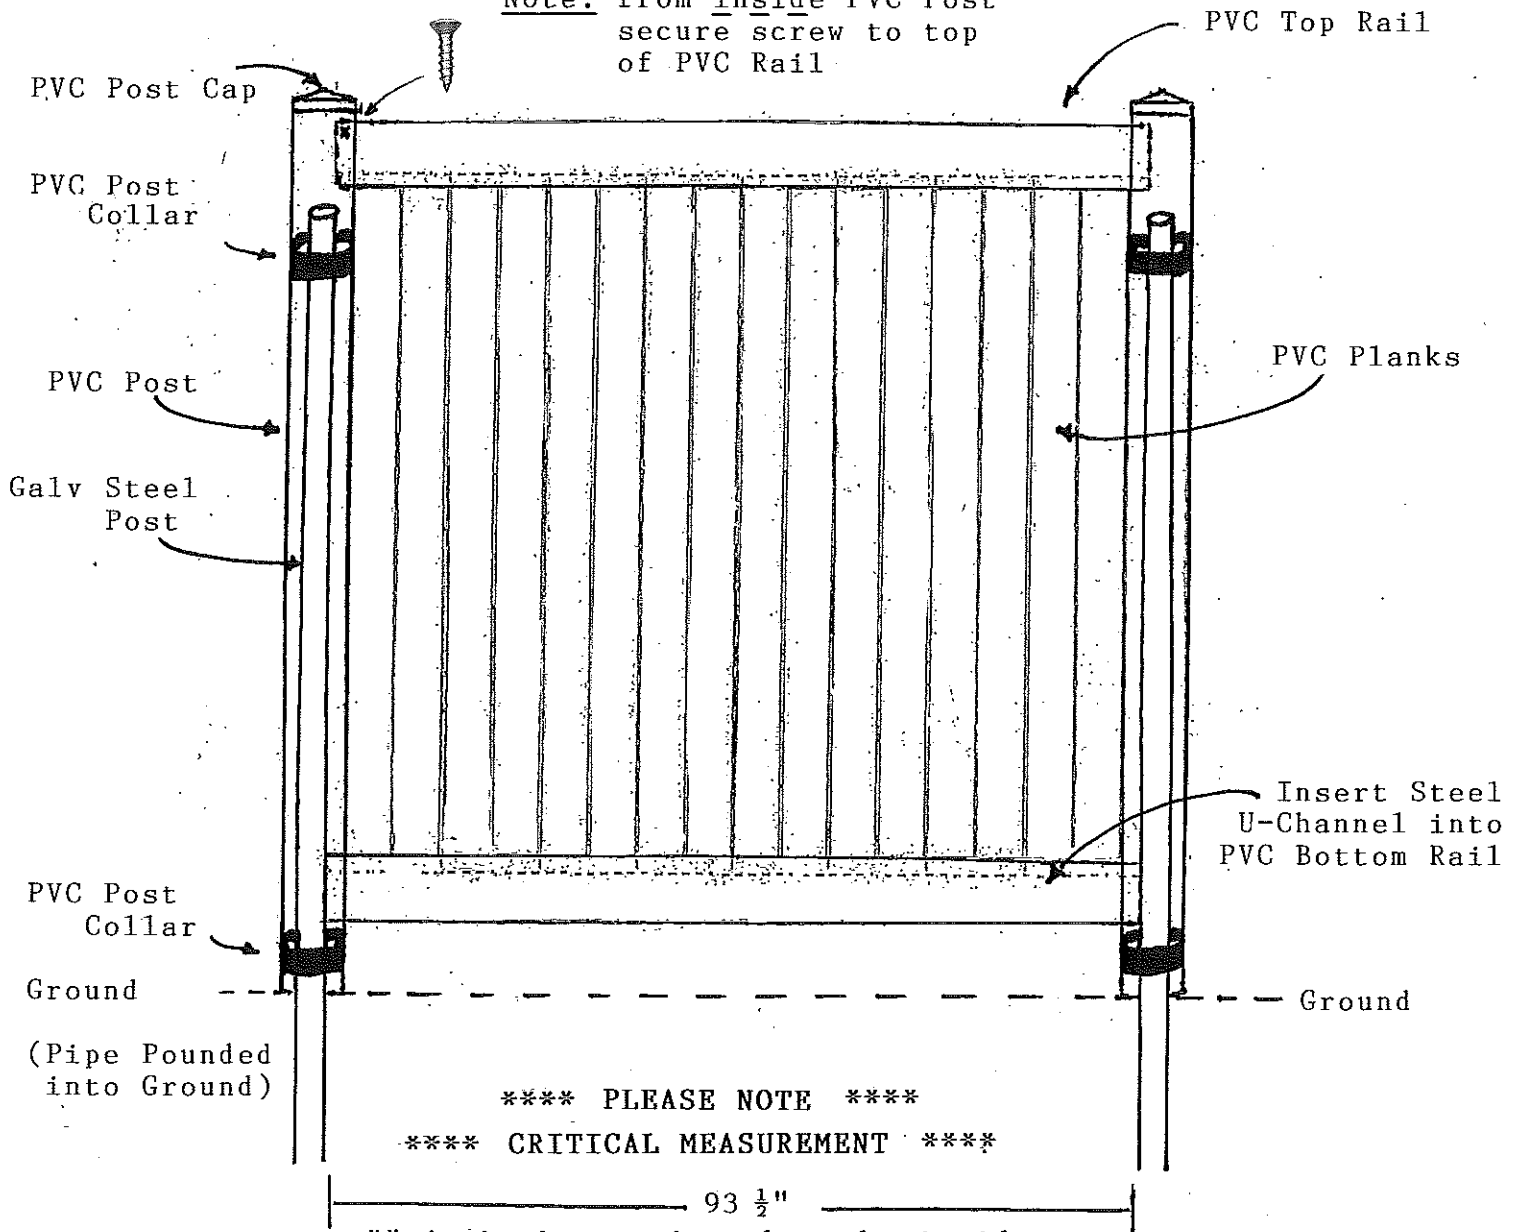

6 FT PVC Privacy Fence

Required Material Per 8 ft Section

- | | |
|------------------|------------------|
| (1) PVC Post | (1) PVC Post Cap |
| (1) Steel Post | (2) PVC Rails |
| (2) Post Collars | (8) Planks |

6 FT PVC Privacy Fence

(per 8 ft section)

**** Please Note Critical Measurement Below ****

Note: from inside PVC Post
secure screw to top
of PVC Rail

**** PLEASE NOTE ****

**** CRITICAL MEASUREMENT ****

** it is imperative that the inside measurement from steel post to steel post is 93 1/2 inches to ensure proper fit of panels **